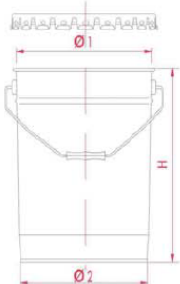

MANUFACTURED IN SPAIN FOR DOMESTIC CONSUMPTION AND EXPORTS.

INFORMATION AND SALES
Polígono Industrial Celra, Calle Pirineus s/n
17460 Celra - Girona - España
Phone. + 34 972 481 400 Fax + 34 972 492 549
gzeuropa@gzeuropa.com